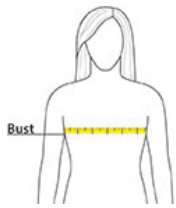

## PRODUCT MEASUREMENTS

	XS	S	M	L	XL	XXL	3XL	4XL
Size	2	4/6	8/10	12/14	16/18	20/22	24/26	28/30
Body Length at Back	26 1/2	27	27 1/2	28	28 1/2	29	29 1/2	30
Bust	15 1/4	16 1/4	17 1/4	18 3/4	20 1/4	21 3/4	23 1/2	25 1/4

**Body Length at Back:** Measured from high point shoulder to finished hem at back.

**Bust:** Measured across the chest one inch below armhole when laid flat.

## SIZE CHARTS

	XS	S	M	L	XL	XXL	3XL	4XL
Size	2	4/6	8/10	12/14	16/18	20/22	24/26	28/30
Bust	32-34	35-36	37-38	39-41	42-44	45-47	48-51	52-55

## HOW TO MEASURE

---